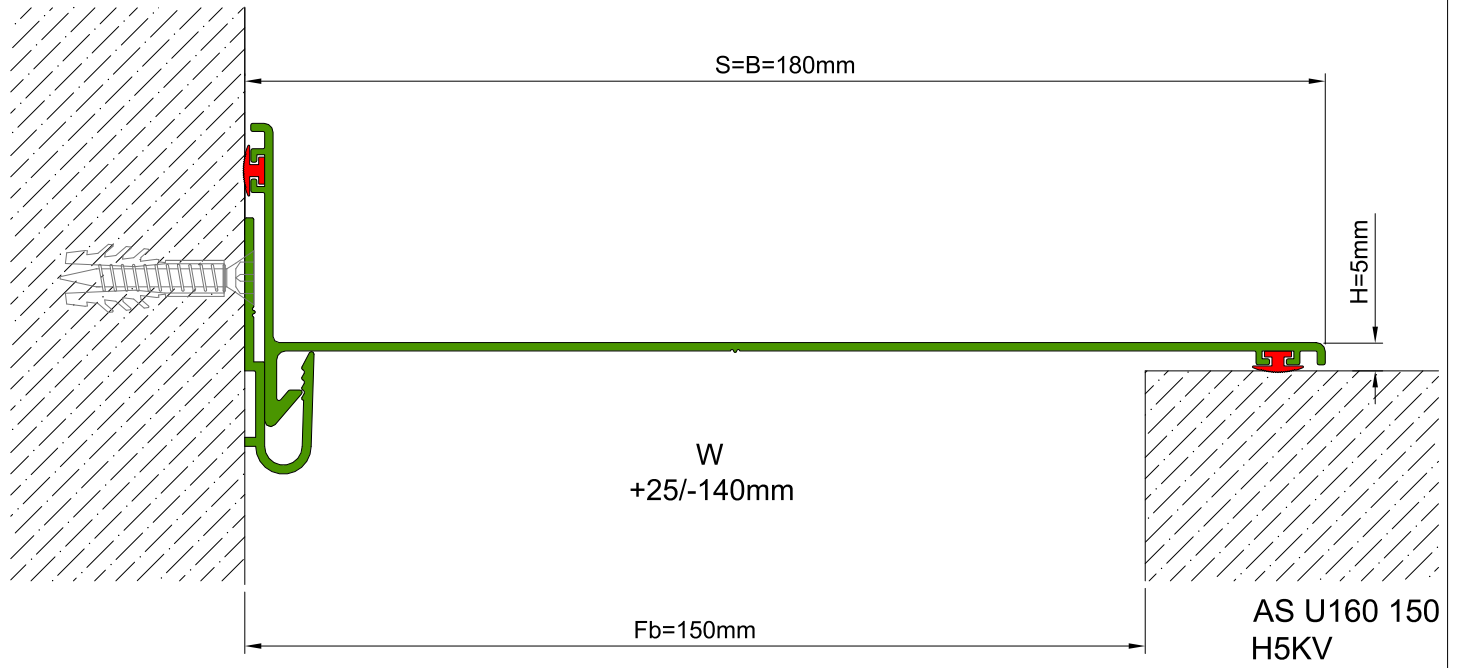

AS U160 surface mounted overall metal cover can easily be applied to all types of parallel wall and ceiling and gives a decorative aspect to the places with invisible screwing system. Base clip is screwed on the surface from one side and the snap-on cover is placed on it. Easy installation, decorative view, high movement ability & maintenance-free characteristics makes AS U160 a favorable profile. It can be aligned with floor covers.

**SEISMIC**

\* Visuals are representative and the profile configuration may differ depending on the characteristics requested.

LOCATION	MODEL	GAP (Fb) mm	HEIGHT (H) MM	OVERALL WIDTH (B) mm	VISIBLE WIDTH (S) mm	MOVEMENT (W) mm	LOAD CAPACITY	STANDARD LENGTH (mt)
Wall to Wall	AS U160-050	50	5	111	111	+25/-40	N/A	3
	AS U160-100	100	5	161	161	+25/-90	N/A	3
	AS U160-150	150	5	211	211	+25/-140	N/A	3

Note: Please ask for different sizes

Profil No Profile Number	AS U160 150	AS U160 150K
Fb (mm)	150	150
H (mm) yaklaşık approx.	5	5
W± (mm) yaklaşık approx.	+25/-140	+25/-140
Renk Color	Alüminyum Kapak: Elokssalli , Alüminyum Bağlantı Parçası: Natürel , Fitiller: Siyah Aluminum Cover: Anodized , Aluminum Base Clip: Natural , Inserts:Black	
Malzeme Material	Alüminyum, EPDM Kauçuk Aluminum, EPDM Rubber	
Standart Uzunluk (m) Standard Length (m)	3	