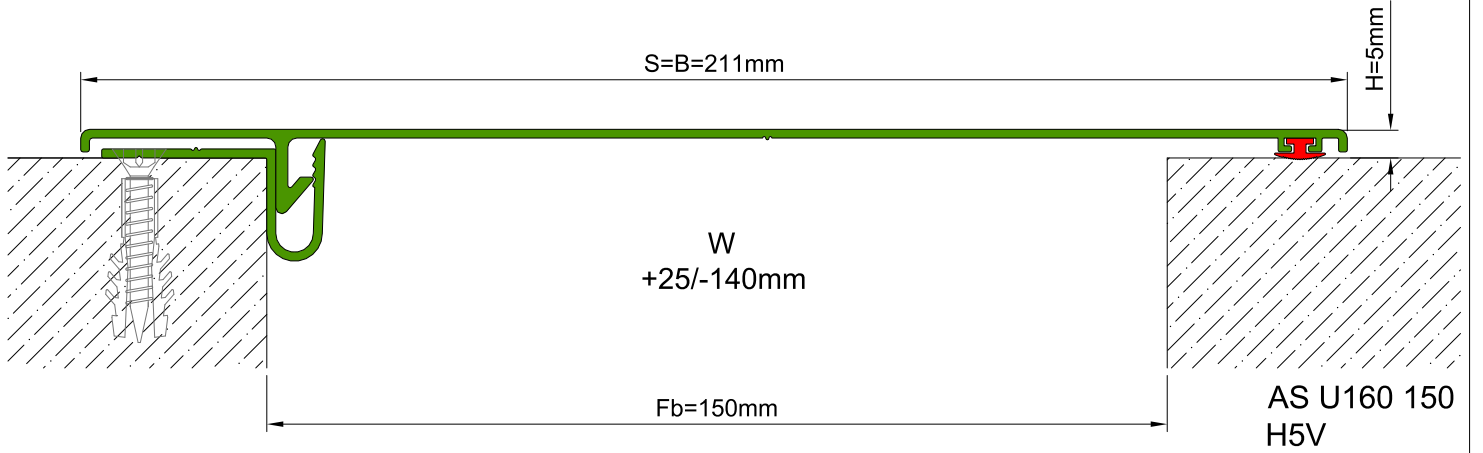

AS U160 surface mounted overall metal cover can easily be applied to all types of parallel wall and ceiling and gives a decorative aspect to the places with invisible screwing system. Base clip is screwed on the surface from one side and the snap-on cover is placed on it. Easy installation, decorative view, high movement ability & maintenance-free characteristics makes AS U160 a favorable profile. It can be aligned with floor covers.

- Application Areas** : Indoor&Outdoor / Wall & Ceiling
- Ideal for** : Shopping Malls, Airports, Residences, Hospitals, Hotels, Commercial & Public Buildings etc.
- Material** : Anodized Aluminum Cover ( Powder Coating optional ), Mill Finish Aluminum Base Clip, EPDM Gasket
- Aluminum Alloy** : 6063 AA-USA / EN AW 6063
- Optional Supplies** : Fire Barrier, Waterproof EPDM membrane

**SEISMIC**

\* Visuals are representative and the profile configuration may differ depending on the characteristics requested.

LOCATION	MODEL	GAP (Fb) mm	HEIGHT (H) MM	OVERALL WIDTH (B) mm	VISIBLE WIDTH (S) mm	MOVEMENT (W) mm	LOAD CAPACITY	STANDARD LENGTH (mt)
Wall to Wall	AS U160-050	50	5	111	111	+25/-40	N/A	3
	AS U160-100	100	5	161	161	+25/-90	N/A	3
	AS U160-150	150	5	211	211	+25/-140	N/A	3

Note: Please ask for different sizes

Profil No Profile Number	AS U160 150	AS U160 150K
Fb (mm)	150	150
H (mm) yaklaşık approx.	5	5
W± (mm) yaklaşık approx.	+25/-140	+25/-140
Renk Color	Alüminyum Kapak: Elokssalli , Alüminyum Bağlantı Parçası: Natürel , Fitiller: Siyah Aluminum Cover: Anodized , Aluminum Base Clip: Natural , Inserts:Black	
Malzeme Material	Alüminyum, EPDM Kauçuk Aluminum, EPDM Rubber	
Standart Uzunluk (m) Standard Length (m)	3	