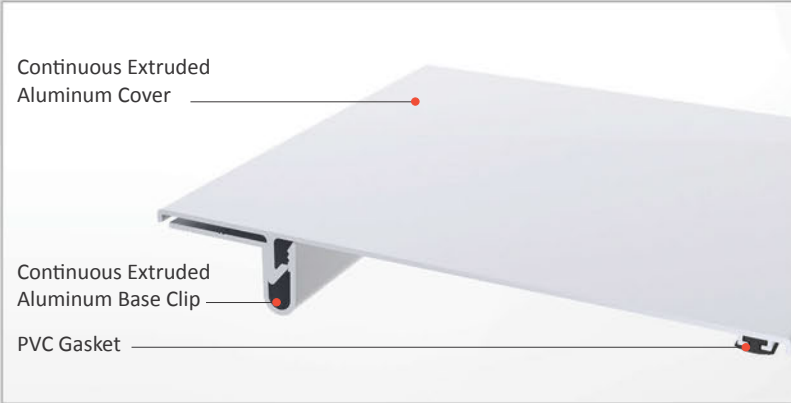

AS U160 surface mounted overall metal cover can easily be applied to all types of parallel wall and ceiling and gives a decorative aspect to the places with invisible screwing system. Base clip is screwed on the surface from one side and the snap-on cover is placed on it. Easy installation, decorative view, high movement ability & maintenance-free characteristics makes AS U160 a favorable profile. It can be aligned with floor covers.

- Application Areas** : Indoor&Outdoor / Wall & Ceiling
- Ideal for** : Shopping Malls, Airports, Residences, Hospitals, Hotels, Commercial & Public Buildings etc.
- Material** : Anodized Aluminum Cover ( Powder Coating optional ), Mill Finish Aluminum Base Clip, EPDM Gasket
- Aluminum Alloy** : 6063 AA-USA / EN AW 6063
- Optional Supplies** : Fire Barrier, Waterproof EPDM membrane

**SEISMIC**

\* Visuals are representative and the profile configuration may differ depending on the characteristics requested.

LOCATION	MODEL	GAP (Fb) mm	HEIGHT (H) MM	OVERALL WIDTH (B) mm	VISIBLE WIDTH (S) mm	MOVEMENT (W) mm	LOAD CAPACITY	STANDARD LENGTH (mt)
Wall to Wall	AS U160-050	50	5	111	111	+25/-40	N/A	3
	AS U160-100	100	5	161	161	+25/-90	N/A	3
	AS U160-150	150	5	211	211	+25/-140	N/A	3

Note: Please ask for different sizes

Profil No Profile Number	AS U160 150	AS U160 150K
Fb (mm)	150	150
H (mm) yaklaşık approx.	5	5
W± (mm) yaklaşık approx.	+25/-140	+25/-140
Renk Color	Alüminyum Kapak: Elokssalli , Alüminyum Bağlantı Parçası: Natürel , Fitiller: Siyah Aluminum Cover: Anodized , Aluminum Base Clip: Natural , Inserts:Black	
Malzeme Material	Alüminyum, EPDM Kauçuk Aluminum, EPDM Rubber	
Standart Uzunluk (m) Standard Length (m)	3	