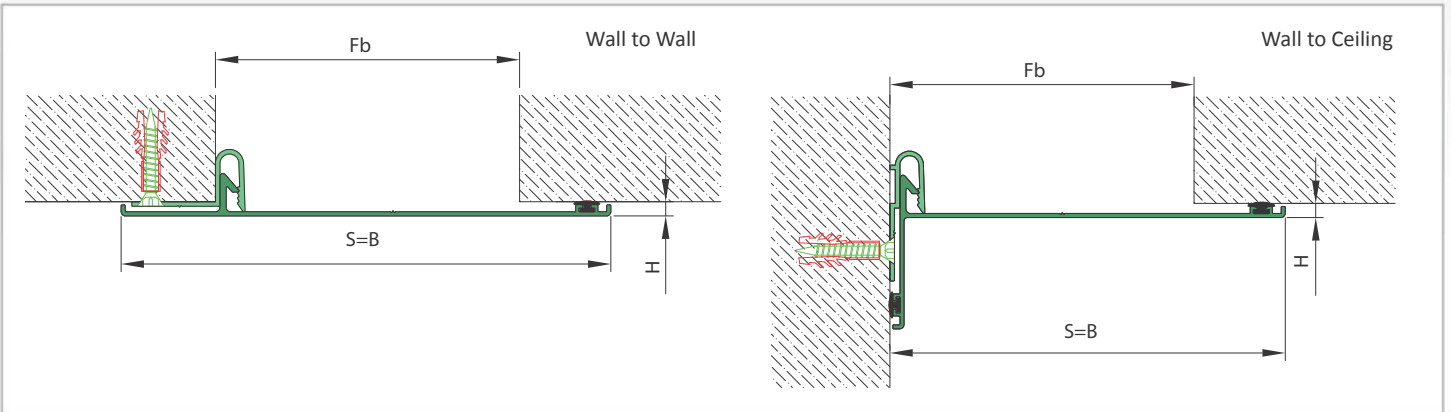

AS U160 surface mounted overall metal cover can easily be applied to all types of parallel wall and ceiling and gives a decorative aspect to the places with invisible screwing system. Base clip is screwed on the surface from one side and the snap-on cover is placed on it. Easy installation, decorative view, high movement ability & maintenance-free characteristics makes AS U160 a favorable profile. It can be aligned with floor covers.

- Application Areas** : Indoor&Outdoor / Wall & Ceiling
- Ideal for** : Shopping Malls, Airports, Residences, Hospitals, Hotels, Commercial & Public Buildings etc.
- Material** : Anodized Aluminum Cover ( Powder Coating optional ), Mill Finish Aluminum Base Clip, EPDM Gasket
- Aluminum Alloy** : 6063 AA-USA / EN AW 6063
- Optional Supplies** : Fire Barrier, Waterproof EPDM membrane

**SEISMIC**

\* Visuals are representative and the profile configuration may differ depending on the characteristics requested.

LOCATION	MODEL	GAP (Fb) mm	HEIGHT (H) MM	OVERALL WIDTH (B) mm	VISIBLE WIDTH (S) mm	MOVEMENT (W) mm	LOAD CAPACITY	STANDARD LENGTH (mt)
Wall to Wall	AS U160-050	50	5	111	111	+25/-40	N/A	3
	AS U160-100	100	5	161	161	+25/-90	N/A	3
	AS U160-150	150	5	211	211	+25/-140	N/A	3

Note: Please ask for different sizes

Profil No Profile Number	AS U160 150	AS U160 150K
Fb (mm)	150	150
H (mm) yaklaşık approx.	5	5
W± (mm) yaklaşık approx.	+25/-140	+25/-140
Renk Color	Alüminyum Kapak: Elokssalli , Alüminyum Bağlantı Parçası: Natürel , Fitiller: Siyah Aluminum Cover: Anodized , Aluminum Base Clip: Natural , Inserts:Black	
Malzeme Material	Alüminyum, EPDM Kauçuk Aluminum, EPDM Rubber	
Standart Uzunluk (m) Standard Length (m)	3	